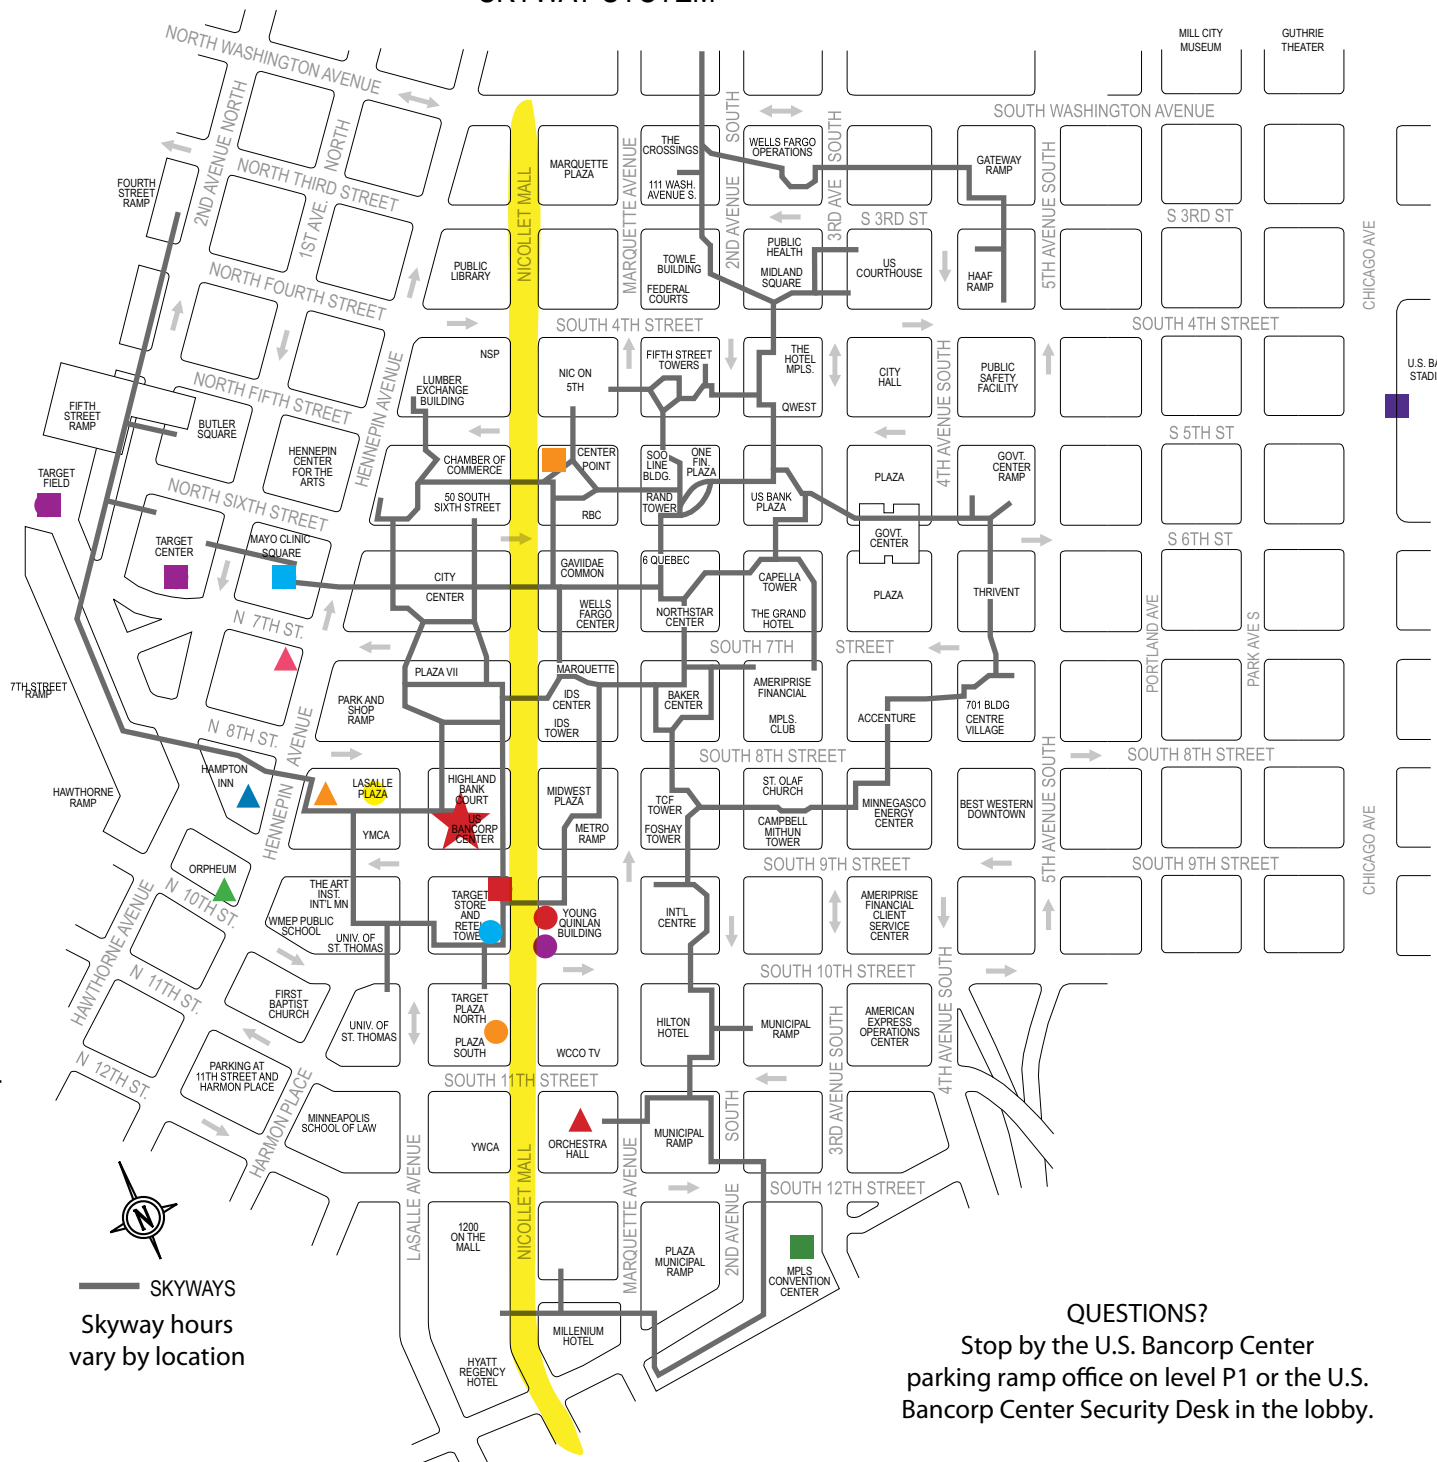

DIRECTIONS

To Retail & Theatre District

DIRECTIONS

continued...

U.S. BANCORP CENTER
at 800 Nicollet Mall

Downtown Skyway Guide

● **Access to the Hennepin Theatre District & Dining Hot Spots** (listed below)

■ **Target Center/Target Field**

Follow directions to Hennepin Theatre District and continue following the LaSalle Plaza skyway over Hennepin Avenue to the Pence Building. Follow the skyway signs to Target Center/Target Field.

■ **Target Store**

Take the U.S. Bancorp Center parking elevators to level 2 and take a right out of elevator. Follow the skyway through U.S. Bancorp Center into Target.

DOWNTOWN MINNEAPOLIS, MINNESOTA SKYWAY SYSTEM

- ★ U.S. BANCORP CENTER
- Barrio
- Dakota
- The News Room
- The Local
- LaSalle Plaza
- Crave
- Capital Grille
- ▲ Orchestra Hall
- ▲ Dudley Riggs Theatre
- ▲ Orpheum Theatre
- ▲ Pantages Theatre
- ▲ State Theatre
- Minneapolis Visitor Information Center on Nicollet
- Mayo Clinic Square
- Target Center/Target Field
- Target Store
- U.S. Bank Stadium
- Minneapolis Convention Center